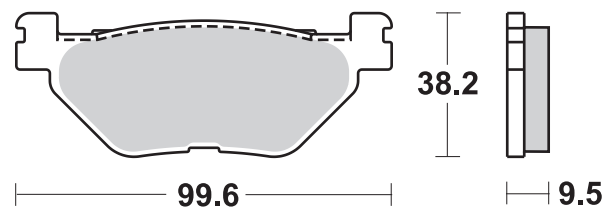

Available compounds

SBS 769 HF • LS

@sbsbrakes | sbsbrakes.com | #GoAhead