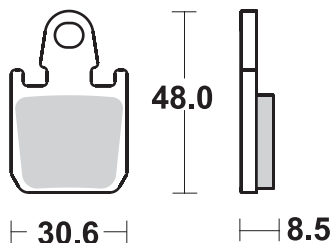

Available compounds

SBS 839 HS • SP