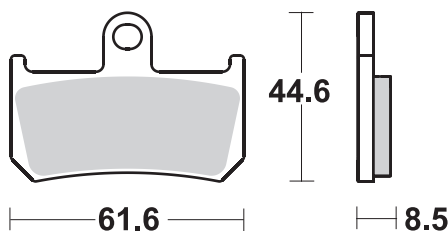

Available compounds

SBS 839 HS • SP